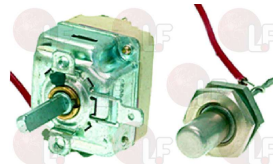

EGO 5519219815   TEIKOS 843625

3444486 THERMOSTAT 20-90°C
covered capillary 1800 mm
push-button bulb $\varnothing$ 23x10 mm
for Dishwasher (MACH) MB235LI - MS400B - MS400E
MS500B - MS500E - MS800B