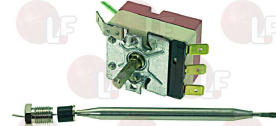

EGO 5513219440   EGO 9755132397   WHIRLPOOL 480181700004

3444113 SINGLE-PHASE THERMOSTAT 30-93°C
capillary length 730 mm.
bulb $\varnothing$ 3x240 mm.
differential temperature $\dot{y}$ 4°C
16A 250V
D-shaft $\varnothing$ 6x4.6 mm.