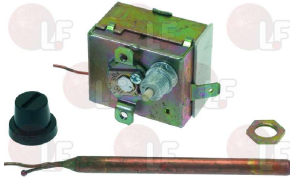

Suitable for:

Thermostats

3444282 SINGLE-PHASE THERMOSTAT 90-110°C
with manual reset
covered capillary 1500 mm
bulb $\varnothing$ 6.5x95 mm
15A 250V
for Dishwasher (DIHR) ELECTRON1000 - GS100
for Dishwasher (HOONVED) - Series APS - C53 - C60
C68
for Dishwasher (KROMO) K90
for Dishwasher hood type (DIHR) GASTRO11S
GASTRO1200S
for Dishwasher hood type (HOONVED) K100 - K120
for Pan washing machine (DIHR) LP1

ANGELO PO 32V7260
HOONVED 33745

BOBECK E2000430
KROMO 2000430

DIHR 2000430
RHIMA 51010006

3444271 SINGLE-PHASE THERMOSTAT +30+90°C
covered capillary length 900 mm
bulb $\varnothing$ 6x70 mm
D shaft $\varnothing$ 6x4.6 mm
for boiler
for Dishwasher (ANGELO PO) F60P - F60T - F80P
L45