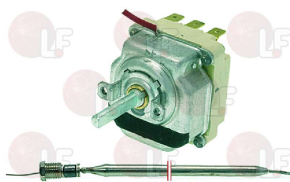

EGO 5531532060
ZANUSSI 051644

ELECTROLUX 051644

WHIRLPOOL 151644

3444364 THREE-PHASE THERMOSTAT 30-90°C

D-shaped pin \varnothing 6x4.6 mm
covered capillary length 900 mm - 10A 400V
bulb \varnothing 6x135 mm - with adapter nipple band M10x1