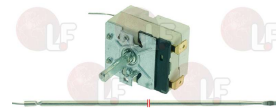

EGO 5513062040   EGO 5513069500   FALCON 5391103700
FALCON 731910500   FALCON 531139110   FALCON 531750500
JEMI 2006061   WHIRLPOOL 481927128391

3444754 SINGLE-PHASE THERMOSTAT 50-98°C
D-shaped pin 6x4.6 mm
covered capillary length 2400 mm - 16A 230V
bulb $\varnothing$ 3x335 mm - with stuffing gland M9x1