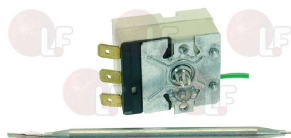

EGO 5111918050   EGO 5513212640   ELECTROLUX 0L2122
ELECTROLUX 049255   ZANUSSI 0L2122   ZANUSSI 049255

3444215 GLAND FOR THERMOSTAT 12x1
for Dishwasher (ZANUSSI) LS50 - LS500 - LS52
LS540 - LS7 - LS720
for Dishwasher conveyor type (ZANUSSI) CT92
for Dishwasher hood type (ZANUSSI) LS1080 - LS8
LS860