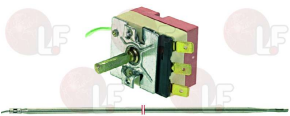

Suitable for:

Thermostats

3744074 SINGLE-PHASE THERMOSTAT 120°C
covered capillary 850 mm
covered capillary length 850 mm - 16A 250V
bulb $\varnothing$ 6x130 mm
for Dishwasher conveyor type (ELFRAMO) - Series EN
Series ET

EGO 5513522010

ELFRAMO 22170002

KOMEL 22170002

3744123 SINGLE-PHASE THERMOSTAT 130°C
with manual reset
covered capillary length 850 mm - 16A 250V
bulb $\varnothing$ 6x90 mm - with stuffing gland fitting M9x1
old model
for Dishwasher (FAGOR) FI-48 - FI-50 - FI-64
FI-72
for Dishwasher hood type (FAGOR) FI-120 - MF-120

EGO 5513522380

FAGOR R343124000

3444763 SINGLE-PHASE THERMOSTAT 140°C
manual reset
covered capillary 1550 mm - 16A 230V
bulb $\varnothing$ 6x77 mm - 16A 230V
for Dishwasher (JEMI) GS-18 - GS-19 - GS-20
GS-30 - GS-4/2 - GS-7
for Dishwasher hood type (JEMI) GS-100 - GS-102
GS-82 - GS-82M - GS-83
for Glasswasher/Cupwasher (JEMI) GS-2 - GS-6
GS-6AF
for Pan washing machine (JEMI) GSP-45
for Warewasher (JEMI) GS-3

EGO 5513529170

JEMI 2006062

WINTERHALTER 3125023

3444717 SINGLE-PHASE THERMOSTAT 160°C
with manual reset
covered capillary 1580 mm
bulb $\varnothing$ 6x77 mm
for Dishwasher (WINTERHALTER) GS14 - GS15
for Dishwasher hood type (WINTERHALTER) GS41
GS42
for Glasswasher/Cupwasher (WINTERHALTER) GS29
for Warewasher (WINTERHALTER) GSR36

EGO 5513539040

WINTERHALTER 3125030

3444746 SINGLE-PHASE THERMOSTAT 30-110°C
D-shaped pin $\varnothing$ 6x4.6 mm
covered capillary length 3000 mm - 16A 230V
bulb $\varnothing$ 3.1x197 mm

EGO 5513224060

WHIRLPOOL 195032

EGO 5513229030

WHIRLPOOL 771985005517

KÜPPERSBUSCH 174690

3444758 SINGLE-PHASE THERMOSTAT 30-85°C
covered capillary length 850 mm
bulb 6x92 mm
16A 230V
D shaft 6x4.6 mm

EGO 5513012010