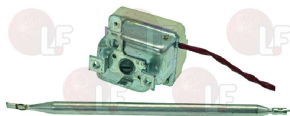

ANGELO PO 32Z2430

EGO 5519312806

3444280 SINGLE-PHASE THERMOSTAT 0-90°C
covered capillary 1500 mm
bulb $\varnothing$ 6.5x90 mm
15A 250V
with adjusting screw
for Dishwasher (MACH) MGL500 - MS350 - MS351
MS353 - MS400 - MS450 - MS500 - MS800
for Dishwasher (PROJECT SYSTEMS) E50 - P500 - S100
S50 - S80 - T50 - T80
for Dishwasher hood type (MACH) MS1100 - MS1300
MS900
for Dishwasher hood type (PROJECT SYSTEMS) T150
T155 - T255
for Glasswasher/Cupwasher (MACH) MB235LI - MB240LI
MB510 - MB520 - MB530 - MB535 - MB630 - MB920
MB930 - MGL40