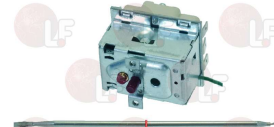

EGO 5533512020

HOBART 378791

3444396 SINGLE-PHASE SAFETY THERMOSTAT +130°C
covered capillary length 800 mm
bulb $\varnothing$ 6x70 mm
for Dishwasher (ZANUSSI) LS3 - LS6
for Dishwasher conveyor type (ZANUSSI) CT92
for Dishwasher hood type (ZANUSSI) LS8