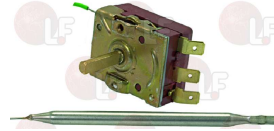

FAGOR Z393005000

3444005 THERMOSTAT TR2 0-120°C
D-shaped pin ø 6x4.6 mm
capillary 1500 mm - 15A 250V
bulb ø 6.5x95 mm