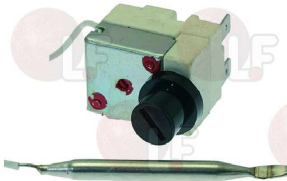

Rel. 2013-08090841

Suitable for:

Thermostats

3444188 SINGLE-PHASE SAFETY THERMOSTAT 124°C
 covered capillary 1800 mm
 bulb \varnothing 5x68 mm
 16A 250V
 for Dishwasher (ADLER) CF40 - CF50
 for Dishwasher (WHIRLPOOL) F30 - F300 - F312
 F360 - F40 - F400 - F41 - F410 - F650
 for Dishwasher hood type (ADLER) CF1000 - CF1201
 DS1200
 for Dishwasher hood type (WHIRLPOOL) F1000 - F1201
 for Glasswasher/Cupwasher (ADLER) DSF101 - DSF103
 DS101 - DS103 - DS201 - DS203
 for Glasswasher/Cupwasher (WHIRLPOOL) D110 - D111
 D210 - D211 - D310 - D311