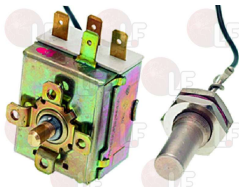

ELECTROLUX 069423
HOBART E236042

ELETTOBAR 236014
WHIRLPOOL 169423

HOBART 139321-20
ZANUSSI 069423

3444211 SINGLE-PHASE THERMOSTAT 0-90°C
covered capillary 1000 mm
bulb $\varnothing$ 6.5x100 mm.
with adapter nipple gland $\varnothing$ 3/8
15A 250V
D shaft $\varnothing$ 6x4.6 mm
for Dishwasher (ELFRAMO) MRS400 - MR1200 - MR600
MR800 - SQ120 - SQ160 - SQ240 - SQ60 - SQ885
for Dishwasher (KOMEL) Q804 - Q903 - Q906 - Q908
Q912 - 804 - 806 - 808 - 812
for Dishwasher conveyor type (ELFRAMO) - Series EN
for Dishwasher conveyor type (KOMEL) - Series KN
for Dishwasher hood type (ELFRAMO) EC1200 - EC800
MRC1100 - MRC1400 - MRC800
for Dishwasher hood type (KOMEL) EK808 - EK812
K808 - K811 - K814