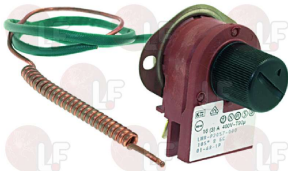

3444099 SAFETY THERMOSTAT 105°C

capillary 430 mm
bulb 75 mm.
16A 250V
for Dishwasher (HOONVED) CR48 - C46 - C48 - C53
C60 - Series STS
for Glasswasher/Cupwasher (HOONVED) CR43 - C43