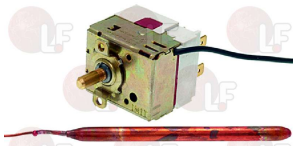

Suitable for:

3444228 2-TEMPERATURE THERMOSTAT 40-78-47-85°C
2 adjustment ranges:
1st stage 40÷78°C
2°stage 47-85°C
covered capillary 1000 mm
bulb ø 6.5x95 mm
16A 250V
D shaft ø 6x4.6 mm
for Dishwasher (COMENDA) - Series FC - Series LF
for Dishwasher (HOONVED) - Series C - 60BT
for Dishwasher hood type (COMENDA) C155 - C95
for Glasswasher/Cupwasher (COMENDA) BC25 - BC30
Series LB - Series LBR
for Glasswasher/Cupwasher (HOONVED) - Series C

COMENDA 120525

HOONVED 120525

HOONVED H120525

Suitable for:

3444133 SINGLE-PHASE THERMOSTAT 0-90°C
covered capillary 2200 mm
bulb ø 6.5x95 mm
15A 250V
D shaft ø 6x4.6 mm
for Dishwasher (SILANOS) N50
for Dishwasher (WHIRLPOOL) AGB657 - AGB658
AGB659