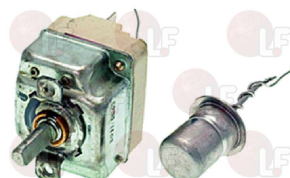

ANGELO PO 32Z0450
EGO 5519219010
KREFFT 62-236002

BONNET 3650E
ELETTROBAR 236002

EGO 5510219820
ELETTROBAR 236007

3443123 RUBBER BULB PROTECTION