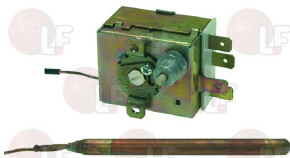

ANGELO PO 32Z8530
GIGA SD907125

ANGELO PO 32Z8830
SILANOS 907125

EMMEPI 907125
WHIRLPOOL 483286008149

ANGELO PO 32V1910
GIGA SD907110

ANGELO PO 33V1910
SILANOS 907110

EMMEPI 907110
WHIRLPOOL 483286000106