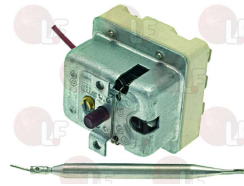

ANGELO PO 3222011

EGO 5532522813