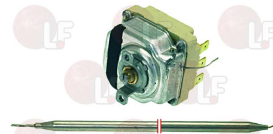

BONNET 29439   EGO 5534012370

3444016 THREE-PHASE THERMOSTAT 30-90°C
capillary 900 mm
bulb $\varnothing$ 6x215 mm
10A 400V
with temperature adjusting screw
for Dishwasher (ZANUSSI) LS360 - LS365 - LS4
LS510 - LS520 - LS521