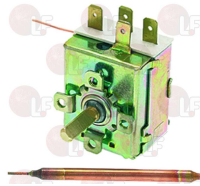

SILANOS 904991

WHIRLPOOL 483286008872

Suitable for:

Thermostats

3444004 THERMOSTAT TR2 0-90°C

D-shaped pin \varnothing 6x4.6 mm
 capillary 1500 mm - 15A 250V
 bulb \varnothing 6.5x95 mm
 for Dishwasher (BONNET) INO36
 for Dishwasher (COMENDA) F20 - F45 - LF320
 for Dishwasher (LINEA BLANCA) LC-1500 - LC-1700
 LC-2000 - LC-2300 - LC-2300TR - LC-2600
 LC-2800
 for Dishwasher (SAMMIC)
 for Dishwasher (THIRODE) VSL450
 for Dishwasher conveyor type (COMENDA) - Series AC
 Series ACR - Series ACS - Series S - Series SNL
 for Dishwasher hood type (LINEA BLANCA) LC-3500
 LC-4000
 for Glasswasher/Cupwasher (COMENDA) B11T