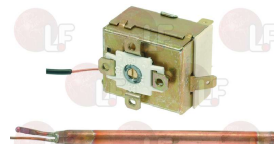

ANGELO PO 32V7240
HEMERSON 041001
LAMBER 0300005
MACH 500000100
RHIMA 51000005

COMENDA 120530
KREFFT
LUXIA L2060
PROJECT SYSTEMS 30510

DIHR 107071
KROMO 107071
LUXIA 2060
PROJECT SYSTEMS 30514

3444049 SINGLE-PHASE THERMOSTAT 30-90°C
capillary 1700 mm
button bulb $\varnothing$ 15x20 mm
16A 250V
D shaft $\varnothing$ 6x4.6 mm
for Glasswasher/Cupwasher (BONNET) VR1000H
VR1000HAD