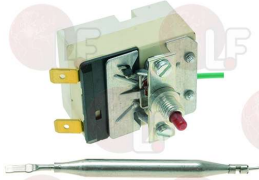

Suitable for:

Thermostats

3444899 SINGLE-PHASE THERMOSTAT 135°C
manual reset
capillary length 1500 mm
bulb $\varnothing$ 6x80 mm
for Dishwasher (BONNET) INO11 - INO14L - INO14LA
PF700
for Dishwasher conveyor type (BONNET) - Series GTI
Series LCM