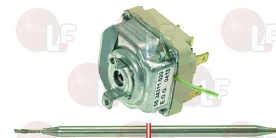

EGO 5534311020

3444395 SINGLE-PHASE THERMOSTAT 82°C
capillary 900 mm
bulb $\varnothing$ 6x150 mm
15A 400V
for Glasswasher/Cupwasher (ZANUSSI) WT1 - WT2