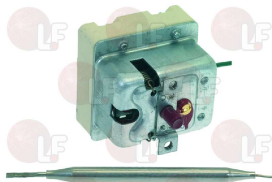

3444247 THREE-PHASE THERMOSTAT 120°C

with manual reset
covered capillary 540 mm
bulb $\varnothing$ 6x94 mm
for Dishwasher (MEIKO) FV250
for Glasswasher/Cupwasher (MEIKO) ECOSTAR430F
ECOSTAR530F