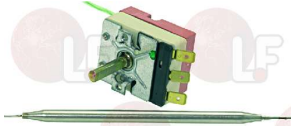

EGO 5513215050 WINTERHALTER 3125010 WINTERHALTER 3125013

Thermostats

Suitable for:

3444571 SINGLE-PHASE THERMOSTAT 30-90°C
 for BOILER
 covered capillary 700 mm
 bulb \varnothing 6x125 mm
 D-shaped pin \varnothing 6x4.6 mm
 16A 250V
 for Dishwasher (FAGOR) FI-30 - FI-48 - FI-64
 FI-72
 for Dishwasher hood type (FAGOR) FI-120 - MF-120
 for Glasswasher/Cupwasher (FAGOR)