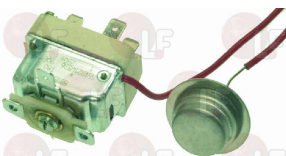

EGO 5519214826   MACH 500065000   MACH 500070700

3444065 THERMOSTAT 30°-110°C
for Dishwasher conveyor type (ZANUSSI) - Series RT