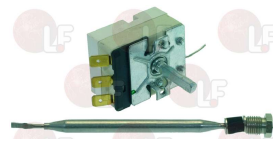

EGO 5513219330
JEMI 2006053

EGO 5513219350

EGO 5513219360

3444839 SINGLE-PHASE THERMOSTAT 0-93°C
D-shaft $\varnothing$ 6x4.6 mm
capillary 2300 mm
bulb $\varnothing$ 6x100 mm
with adapter nipple gland $\varnothing$ M9x1 - 16A 250V
with bracket and probe receptacle
for Dishwasher conveyor type (JEMI) - Series MA
Series MC