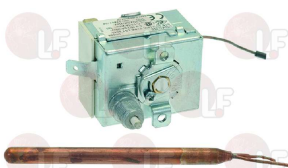

3444069 SINGLE-PHASE SAFETY THERMOSTAT 110°C

manual reset
covered capillary 2000 mm
bulb $\varnothing$ 6.5x85 mm
for Dishwasher (LAMBER) F85 - F92 - GS6 - 01F
040F - 045F - 050F - 075F
for Glasswasher/Cupwasher (LAMBER) GS4 - MINIBAR
SUPERQS - S200 - S280 - S510
for Glasswasher/Cupwasher (LASA) LB352 - LB362
LB95H - LB95L
for Pan washing machine (LAMBER) LP31 - LP38
PT1500

LAMBER 0300004

LAMBER 0300196

LASA 3267100

3744026 SINGLE-PHASE THERMOSTAT LS1 120°C

manual reset
10(2.5)A 250V
capillary 1500 mm
bulb $\varnothing$ 5 - length 130 mm
for Dishwasher conveyor type (LAMBER)
Series LINEAR - Series MATIC