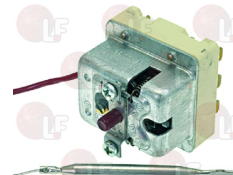

EGO 5532529801
KOMEL 22100002

ELFRAMO 22100002

EMMEPI 809257