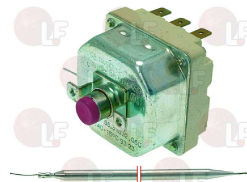

3444221 THREE-PHASE THERMOSTAT 140°C

with manual reset
covered capillary length 1000 mm - 10A 400V
bulb $\varnothing$ 6x175 mm
for Dishwasher (ZANUSSI) LS7
for Dishwasher hood type (ZANUSSI) LS1080 - LS860