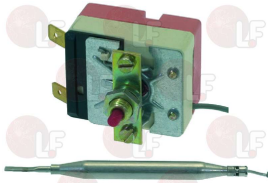

EGO 5513522380

FAGOR R343124000

3444763 SINGLE-PHASE THERMOSTAT 140°C
manual reset
covered capillary 1550 mm - 16A 230V
bulb $\varnothing$ 6x77 mm - 16A 230V
for Dishwasher (JEMI) GS-18 - GS-19 - GS-20
GS-30 - GS-4/2 - GS-7
for Dishwasher hood type (JEMI) GS-100 - GS-102
GS-82 - GS-82M - GS-83
for Glasswasher/Cupwasher (JEMI) GS-2 - GS-6
GS-6AF
for Pan washing machine (JEMI) GSP-45
for Warewasher (JEMI) GS-3

EGO 5513529170

JEMI 2006062

WINTERHALTER 3125023

3444717 SINGLE-PHASE THERMOSTAT 160°C
with manual reset
covered capillary 1580 mm
bulb $\varnothing$ 6x77 mm
for Dishwasher (WINTERHALTER) GS14 - GS15
for Dishwasher hood type (WINTERHALTER) GS41
GS42
for Glasswasher/Cupwasher (WINTERHALTER) GS29
for Warewasher (WINTERHALTER) GSR36