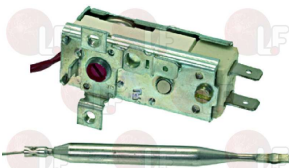

EGO 5514529839
ZANUSSI 046816

ELECTROLUX 046816

WHIRLPOOL 146816

3444243 SINGLE-PHASE THERMOSTAT +35+93°C
covered capillary 1000 mm
bulb $\varnothing$ 6x125 mm
D shaft $\varnothing$ 6x4.6 mm
for boiler adjustment
for Dishwasher (ELFRAMO) BE50 - D80F
for Dishwasher (KOMEL) BE50 - F98
for Dishwasher hood type (BONNET) INO60
for Dishwasher hood type (COLGED) L51
for Dishwasher hood type (ELFRAMO) C33 - C44 - C66
for Dishwasher hood type (KOMEL) K8033 - K8044
K8066
for Glasswasher/Cupwasher (ELFRAMO) BD11 - BD13
BD14 - BD22 - B11 - B14 - B15 - D30 - D40
for Glasswasher/Cupwasher (KOMEL) B11 - B14 - B15
F88 - F89 - F91 - F92 - F93 - F94