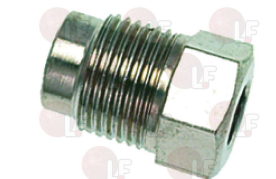

ELECTROLUX 067899   ZANUSSI 067899