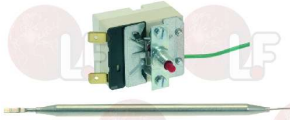

EGO 5510522822

EGO 5519522040

MACH 500064000

Suitable for:

Thermostats

3744074 SINGLE-PHASE THERMOSTAT 120°C
 covered capillary 850 mm
 covered capillary length 850 mm - 16A 250V
 bulb \varnothing 6x130 mm
 for Dishwasher conveyor type (ELFRAMO) - Series EN
 Series ET