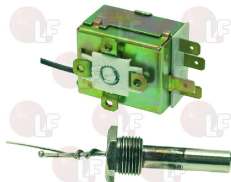

Suitable for:

Suitable for:

3444059 SINGLE-PHASE THERMOSTAT 30-90°C
D-shaped pin $\varnothing$ 6x4.6 mm
capillary 2000 mm - 16A 250V
bulb $\varnothing$ 6x130 mm - gland stuffing fitting M10x1
for Dishwasher (ANGELO PO) L40 - L60
for Dishwasher hood type (ANGELO PO) L100 - L80

3444614 SINGLE-PHASE THERMOSTAT 90°C
15A 250V
covered capillary 2000 mm
bulb $\varnothing$ 6.5x90 mm
for Dishwasher (ELETTROBAR) E60 - E65
for Dishwasher conveyor type (ELETTROBAR) RIVER150
for Dishwasher hood type (ELETTROBAR) E100 - E110
E120
for Glasswasher/Cupwasher (ATA) - Series AL
for Warewasher (ELETTROBAR) E61 - E61H

ANGELO PO 32Z0160

ANGELO PO 32Z5880

EGO 5519219819

ANGELO PO 32Z7200

ATA 7608

BONNET 2001866H

CIMSA-FABAR 14197

COLGED DRT13B

ELETTROBAR 929107

MARELS 461.016.00

MODULAR 461.016.01

MODULAR 461.016.00

THIRODE 2001866H

3444164 TANK REGULATING THERMOSTAT 30-90°C
covered capillary 600 mm
button-shaped bulb $\varnothing$ 10x48 mm
15A 250V
for Dishwasher (SILANOS) E50 - N50 - N700 - N90
for Dishwasher (WHIRLPOOL) AGB657 - AGB658
AGB660 - AGB663 - AGB782 - AGB785
for Glasswasher/Cupwasher (SILANOS) F19 - F22
F27 - N22 - R20 - R29 - 020 - 030
for Glasswasher/Cupwasher (WHIRLPOOL) AGB641
AGB642 - AGB643 - AGB644 - AGB645 - AGB646
AGB647 - AGB648 - AGB649 - AGB650 - AGB651
AGB652 - AGB653

3060087 BRASS NUT $\varnothing$ 3/8"
for Dishwasher (SILANOS) E50 - N50 - N700 - N90
800 - 900
for Dishwasher (WHIRLPOOL) AGB641 - AGB642
AGB643 - AGB644 - AGB645 - AGB646 - AGB647
AGB648 - AGB649 - AGB650 - AGB651 - AGB652
AGB653 - AGB657 - AGB658 - AGB660 - AGB663
AGB782 - AGB783 - AGB784 - AGB785
for Dishwasher hood type (SILANOS) 1000 - 1300
1300S
for Glasswasher/Cupwasher (MACH) MB235LI - MB240LI
MB920
for Glasswasher/Cupwasher (SILANOS) F19 - F22
F27 - N22 - R20 - R29 - 020 - 030

ANGELO PO 32V2630