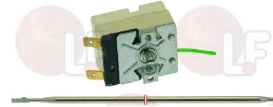

EGO 5513019920   HOBART 226505   HOBART 886638

3444764 SINGLE-PHASE THERMOSTAT 98°C
capillary length 1840 mm
bulb 3.1x245 mm
16A 230V