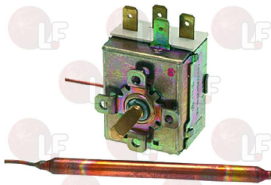

FAGOR Z393005000

3444005 THERMOSTAT TR2 0-120°C
 D-shaped pin ø 6x4.6 mm
 capillary 1500 mm - 15A 250V
 bulb ø 6.5x95 mm

GIGA X43100

3444246 SAFETY THERMOSTAT FOR BOILER 100°C
 4 contacts 16A 250V
 for Dishwasher (AFI) A35 - A35Z2 - A36 - A600
 A900
 for Dishwasher (NOSEM) R1010
 for Dishwasher (SAB ITALIA) C35 - C36 - C50H
 for Dishwasher (SO.WE.BO.)
 for Dishwasher (UNIVERBAR) BRAMA - CASTA - COSMO
 LOGOS - LOGOSD - MIDI50 - MIDI50D - OMEGA
 OMEGAD - SINCRO - SINCROD
 for Dishwasher hood type (IME OMNIWASH) SEI1P
 SEI2P
 for Dishwasher hood type (UNIVERBAR) COMPACT
 for Glasswasher/Cupwasher (UNIVERBAR) BET37
 BET37D - BET40 - BET40D - ERGON - ERGOND
 MIDI40 - MIDI40D - MINIBET - MINIBETD - MIX