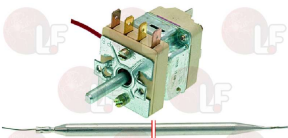

EGO 5519619030	EGO 5519719800	ELECTROLUX 051142
GIGA X5780011	WHIRLPOOL 481227118052	WHIRLPOOL 48326009193
WHIRLPOOL 771986009193	WHIRLPOOL 151142	ZANUSSI 051142

3444047 SINGLE-PHASE THERMOSTAT 30-90°C
covered capillary 1500 mm
bulb $\varnothing$ 6x95 mm
with adapter nipple gland $\varnothing$ M9x1
16A 250V
D shaft $\varnothing$ 6x4.6 mm
for Warewasher (WINTERHALTER) GS62 - GS64