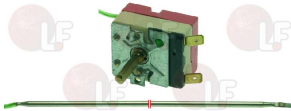

EGO 5513019730   WINTERHALTER 3125046

3444361 SINGLE-PHASE THERMOSTAT 50-320°C
D-shaped pin $\varnothing$ 6x4.6 mm
capillary 950 mm - 16A 250V
bulb $\varnothing$ 3x160 mm
for Dishwasher conveyor type (JEMI) - Series MA
Series MC