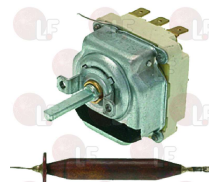

3444084 THREE-PHASE THERMOSTAT 35-85°C

capillary 900 mm
bulb with counterboring $\varnothing$ 9.52x85 mm
10A 400V
D shaft $\varnothing$ 6x4.6 mm
for Dishwasher (ELFRAMO) E500 - MR600
for Dishwasher (KOMEL) E805 - 806