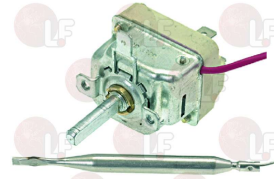

ANGELO PO 32V0200

EGO 5519212815

3444276 SINGLE-PHASE THERMOSTAT +56°C
for tank safety
covered capillary 900 mm
bulb $\varnothing$ 6x120 mm
for Dishwasher (ANGELO PO) F60P - F60PR - F60T
F80P - F80PR - L40 - L40S - L45 - L60
for Dishwasher hood type (ANGELO PO) L100 - L80