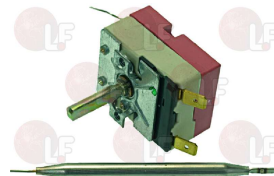

EGO 5513224060

WHIRLPOOL 195032

EGO 5513229030

WHIRLPOOL 771985005517

KÜPPERSBUSCH 174690

3444758 SINGLE-PHASE THERMOSTAT 30-85°C
covered capillary length 850 mm
bulb 6x92 mm
16A 230V
D shaft 6x4.6 mm