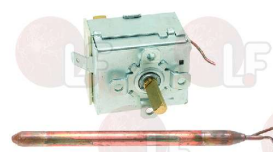

ANGELO PO 32Z8530
GIGA SD907125

ANGELO PO 32Z8830
SILANOS 907125

EMMEPI 907125
WHIRLPOOL 483286008149

ANGELO PO 32V1910
GIGA SD907110

ANGELO PO 33V1910
SILANOS 907110

EMMEPI 907110
WHIRLPOOL 483286000106