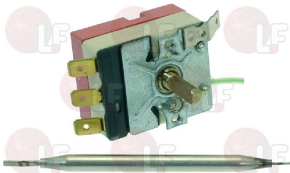

COLGED REB236046
ELETTROBAR 236046

EGO 5513219140
HOBART 371450-15

EGO 5513212410
MBM 236046

3444721 BOX FOR THERMOSTAT

size 98x70x40 mm
for Dishwasher conveyor type (COMENDA) - Series AC
Series ACR - Series ACS - Series GMC - Series LV
Series NE - Series NG
for Dishwasher conveyor type (HOONVED) EDT100
EDT140 - EDT170 - EDT200 - EDT230 - EDT85
for Warewasher (COMENDA) - Series G