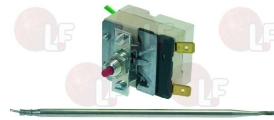

EGO 5513523060

HOBART 227879

3444072 SAFETY THERMOSTAT 126°C
manual reset
covered capillary 1730 mm
bulb $\varnothing$ 6x129 mm
16A 250V
for Dishwasher conveyor type (ZANUSSI) - Series RT