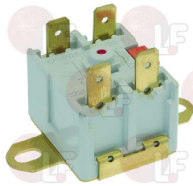

Suitable for:

Suitable for:

3744070 SAFETY THERMOSTAT FOR TANK 85°C
4 contacts 16A 250V
for Dishwasher (EUROSYSTEM) PRO600
for Dishwasher hood type (AFI) A1000L
for Dishwasher hood type (HILTA) W13 - W15
for Dishwasher hood type (IME OMNIWASH) SEI2P SEI2PS
for Dishwasher hood type (NOSEM) K601 - K602
for Dishwasher hood type (NUOVA SIMONELLI) LTM1500 LTM1600
for Dishwasher hood type (SAB ITALIA) K5.1P
for Dishwasher hood type (SO.WE.BO.) 6.1P - 6.2P
for Dishwasher hood type (SOTAL) C1300
for Dishwasher hood type (STORME) L501 - L502
for Dishwasher hood type (UNIC) A61

3444008 BLACK KNOB ø 41 mm 0-90°C
D-shaped pin ø 6x4.6 mm
for thermostat TR/2
for Dishwasher (LINEA BLANCA) LC-1500 - LC-1700 LC-2000 - LC-2300 - LC-2300TR - LC-2600 LC-2800
for Dishwasher hood type (LINEA BLANCA) LC-3500 LC-4000
for Glasswasher/Cupwasher (LINEA BLANCA) LC-1000 LC-80

AFI
NOSEM
SOTAL

HILTA
NUOVA SIMONELLI 18010955
STORME

IME OMNIWASH CESV001
SO.WE.BO. CESV001
UNIC

ANGELO PO 36M2830
ELETTRORBAR 929042
HILTA MATERE
IME OMNIWASH CEMTB
MACH 500000300
SILANOS 903982
WHIRLPOOL 483286008153

COLGED CWM11
EMMEPI 903982
HOONVED 450315
KRUPPS 103350
NUOVA SIMONELLI 18010388
SO.WE.BO. CEMTB

COMENDA 450315
GIGA SD903982
HOONVED H450315
LINEA BLANCA A030068
SAMMIC 2309065
UNIVERBAR 3321

3444165 BOILER SAFETY THERMOSTAT 90-110°C
capillary 1000 mm
bulb ø 6.5x90 mm
15A 250V
for Dishwasher (SILANOS) E40 - E45 - E50 - N700 V40 - V45 - V50 - 600 - 700 - 800 - 900
for Dishwasher (WHIRLPOOL) AGB657 - AGB658 AGB660 - AGB663 - AGB782 - AGB783 - AGB784 AGB785
for Dishwasher hood type (SILANOS) N1000 - N1300
for Dishwasher hood type (WHIRLPOOL) AGB664 AGB665 - AGB667 - AGB668 - AGB673 - AGB676 AGB677
for Glasswasher/Cupwasher (SILANOS) R20 - R20A R23A - R29A - SVELTINA
for Glasswasher/Cupwasher (WHIRLPOOL) AGB642

3444197 SINGLE PHASE THERMOSTAT 0-90°C
15A 250V
covered capillary 1000 mm
bulb ø 6.5x98 mm
D-shaped pin ø 6x4.6 mm
for Dishwasher (SILANOS) E40 - E45 - E50 - V40 V45 - V50 - 600 - 700 - 800 - 900
for Dishwasher hood type (SILANOS) E1000 - 1000 1300
for Dishwasher hood type (WHIRLPOOL) AGB668