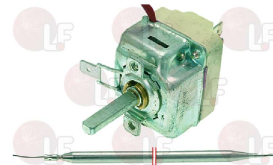

EGO 5519212802

LASA 3267320

MARENO 1037314600

3444217 SINGLE-PHASE THERMOSTAT 0-90°C
for boiler
capillary 1100 mm
bulb $\varnothing$ 6x180 mm
16A 250V
D shaft $\varnothing$ 6x4.6 mm
for Dishwasher (TEIKOS) TS721 - TS723
for Glasswasher/Cupwasher (TEIKOS) TS601 - TS603
TS820 - TS821 - TS830