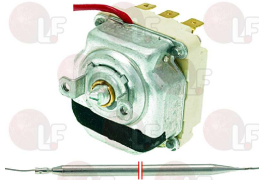

Suitable for:

Thermostats

3444330 THREE-PHASE THERMOSTAT 0-90°C

for tank
covered capillary 1000 mm
bulb $\varnothing$ 6x220 mm
10A 400V
with adjusting screw
for Dishwasher (MARENO) MLS30 - MLS31
for Glasswasher/Cupwasher (ZANUSSI) LB1 - LB2

EGO 5534212801
LASA 3267240
ZANUSSI 049191

EGO 5534212808
MARENO 1037304900

ELECTROLUX 049191
WHIRLPOOL 149191

3444215 GLAND FOR THERMOSTAT 12x1

for Dishwasher (ZANUSSI) LS50 - LS500 - LS52
LS540 - LS7 - LS720
for Dishwasher conveyor type (ZANUSSI) CT92
for Dishwasher hood type (ZANUSSI) LS1080 - LS8
LS860