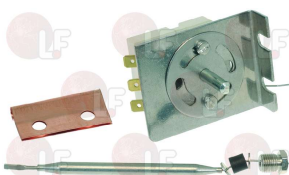

EGO 5513219350

JEMI 2099005

JEMI 1420788

3444487 SINGLE-PHASE THERMOSTAT 110°C
with manual reset
covered capillary 800 mm
bulb $\varnothing$ 6x80 mm
for Dishwasher (MACH) MGL500 - MS350 - MS351
MS353 - MS400 - MS450 - MS500 - MS800
for Dishwasher hood type (MACH) MS1100 - MS1300
MS900
for Glasswasher/Cupwasher (MACH) MB235LI - MB240LI
MB510 - MB520 - MB530 - MB535 - MB630 - MB920
MB930 - MGL40
for Pan washing machine (MACH) MLP140 - MLP50
MLP60 - MLP60E - MLP70 - MLP80