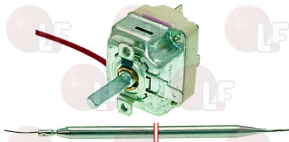

EGO 5519212806

TEIKOS 843601

3444179 SINGLE-PHASE THERMOSTAT 0-93°C
D-shaft $\varnothing$ 6x4.6 mm
capillary 2300 mm
bulb $\varnothing$ 6x100 mm
with adapter nipple gland $\varnothing$ M9x1 - 16A 250V
for Dishwasher (JEMI) GS-18 - GS-19 - GS-20
GS-30 - GS-7 - GS-8 - GS-9
for Dishwasher hood type (JEMI) GS-100 - GS-102
GS-82 - GS-82M - GS-83
for Glasswasher/Cupwasher (JEMI) GS-2 - GS-3
GS-4/2 - GS-4/2AF - GS-6 - GS-6AF
for Pan washing machine (JEMI) GSP-45