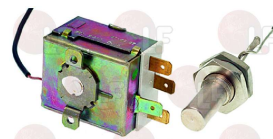

ANGELO PO 3222011

EGO 5532522813

3444615 NUT FOR THERMOSTAT BULB

BONNET 2001202H
 THIRODE 2001202H

COLGED REB417017

ELETTROBAR 417017

3444604 SET TEMPERATURE THERMOSTAT F/TANK 53°C

preset temperature
 covered capillary 600 mm
 button bulb \varnothing 14x31 mm
 16A 250V
 for Dishwasher (ELETTROBAR) E46 - E50 - E51 - E52
 E55 - 510F
 for Dishwasher (MODULAR) OPT50
 for Glasswasher/Cupwasher (ELETTROBAR) E45
 for Glasswasher/Cupwasher (MODULAR) OPT40