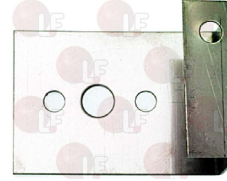

manual reset
capillary 1000 mm
bulb \varnothing 6.5x80 mm
16A 250V
for all models
for Dishwasher (CIMSA-FABAR)

CIMSA-FABAR 14197A

MARELS

MODULAR

3444236 BRACKET FOR THERMOSTAT

CIMSA-FABAR 14196

3444719 SINGLE-PHASE THERMOSTAT 30-85°C