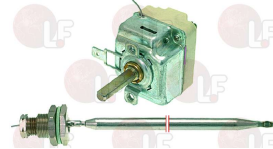

BONNET 303641   BONNET 904843   EGO 5513524070

3444510 SINGLE-PHASE THERMOSTAT 30-110°C
D-shaped pin $\varnothing$ 6x4.6 mm
capillary 850 mm - 16A 250V
bulb $\varnothing$ 6x138 mm - with adapter nipple bland M9x1
for Dishwasher (BONNET) INO10 - INO11 - INO14L
INO14LA - INO15 - INO16B - INO4CT - INO5F
INO6 - INO7F