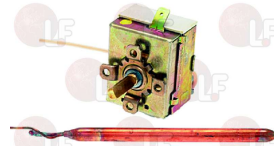

DIHR 10707/2

HOONVED 25417

WHIRLPOOL 483286008152

EMMEPI 907100

KROMO 10707/2

GIGA SD907100

SILANOS 907100

3744075 THERMOSTAT TR2 0-280°C
capillary length 960 mm
bulb ø 3x185 mm
for Dishwasher (DIHR)
for Dishwasher (KROMO)