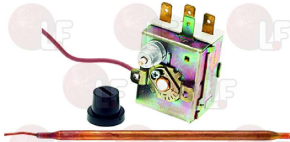

Thermostats

Suitable for:

Suitable for:

3444151 SINGLE-PHASE THERMOSTAT 115°C
with manual reset
capillary 1000 mm
bulb $\varnothing$ 5x120 mm.
15A 250V
for Dishwasher (COMENDA) F45 - F55 - F65 - F80
for Dishwasher conveyor type (COMENDA) - Series AC
Series ACR - Series ACS
for Dishwasher conveyor type (HOONVED)
Series EDT - Series TR
for Dishwasher hood type (COMENDA) - Series C
for Warewasher (COMENDA) - Series G - Series GE

3444721 BOX FOR THERMOSTAT
size 98x70x40 mm
for Dishwasher conveyor type (COMENDA) - Series AC
Series ACR - Series ACS - Series GMC - Series LV
Series NE - Series NG
for Dishwasher conveyor type (HOONVED) EDT100
EDT140 - EDT170 - EDT200 - EDT230 - EDT85
for Warewasher (COMENDA) - Series G