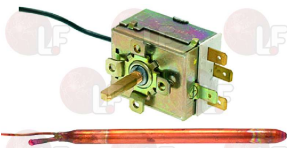

ADLER 20119

THIRODE 901001

WHIRLPOOL 820119

3394326 THERMOSTAT SHEATH

BONNET 901019

THIRODE 901019