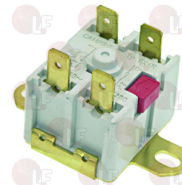

FAGOR Z393005000

3444005 THERMOSTAT TR2 0-120°C
 D-shaped pin ø 6x4.6 mm
 capillary 1500 mm - 15A 250V
 bulb ø 6.5x95 mm

GIGA X43100

3444246 SAFETY THERMOSTAT FOR BOILER 100°C
 4 contacts 16A 250V
 for Dishwasher (AFI) A35 - A35Z2 - A36 - A600
 A900
 for Dishwasher (NOSEM) R1010
 for Dishwasher (SAB ITALIA) C35 - C36 - C50H
 for Dishwasher (SO.WE.BO.)
 for Dishwasher (UNIVERBAR) BRAMA - CASTA - COSMO
 LOGOS - LOGOSD - MIDI50 - MIDI50D - OMEGA
 OMEGAD - SINCRO - SINCROD
 for Dishwasher hood type (IME OMNIWASH) SEI1P
 SEI2P
 for Dishwasher hood type (UNIVERBAR) COMPACT
 for Glasswasher/Cupwasher (UNIVERBAR) BET37
 BET37D - BET40 - BET40D - ERGON - ERGOND
 MIDI40 - MIDI40D - MINIBET - MINIBETD - MIX