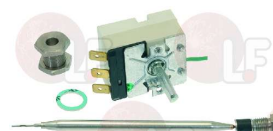

EGO 5513226030   ELECTROLUX 0E5032   ELECTROLUX 0K7035
ZANUSSI 0E5032   ZANUSSI 0K7035