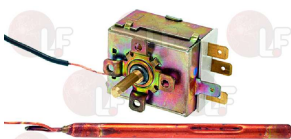

HILTA TESIW15C

NUOVA SIMONELLI 18010789

UNIVERBAR 4751

IME OMNIWASH CESB454

SO.WE.BO. CESB454

NOSEM

STORME

3444268 SINGLE-PHASE THERMOSTAT 0-90°C
 covered capillary 1000 mm
 bulb ø 6.5x95 mm
 15A 250V
 D shaft ø 6x4.6 mm
 for Dishwasher (IME OMNIWASH)
 for Dishwasher (RANCILIO) - Series LS
 for Glasswasher/Cupwasher (RANCILIO) - Series LT