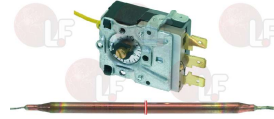

LAMBER 0300305

Suitable for:

3444009 BLACK KNOB \varnothing 41 mm 0-120°C
D-shaped pin \varnothing 6x4.6 mm
for thermostat TR/2

LINEA BLANCA AO30068

SAMMIC 2309065

Suitable for:

3444245 BOILER SINGLE-PHASE THERMOSTAT 0-95°C
covered capillary 470 mm
bulb \varnothing 6x148 mm
screw adjustment
for Glasswasher/Cupwasher (MEIKO) FV28G