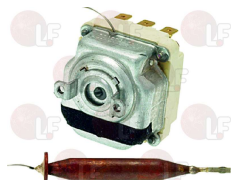

3444085 THREE-PHASE THERMOSTAT 80°C

capillary 900 mm
bulb with counterboring $\varnothing$ 9x76 mm
10A 400V
for Dishwasher (ELFRAMO) E500 - MR600
for Dishwasher (KOMEL) E805 - 806