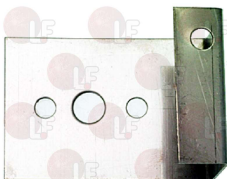

BONNET 5004E   EGO 5534212814   ELECTROLUX 0C5345
ELECTROLUX 045169   WHIRLPOOL 481227118068   ZANUSSI 0C5345
ZANUSSI 045169

3444236 BRACKET FOR THERMOSTAT