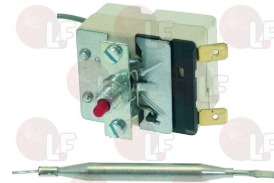

EGO 5513539040

WINTERHALTER 3125030

3444746 SINGLE-PHASE THERMOSTAT 30-110°C
D-shaped pin $\varnothing$ 6x4.6 mm
covered capillary length 3000 mm - 16A 230V
bulb $\varnothing$ 3.1x197 mm