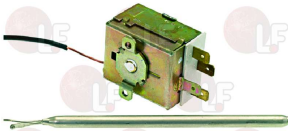

Suitable for:

Suitable for:

3444612 SINGLE-PHASE THERMOSTAT FOR BOILER 85°C
15A 250V
covered capillary 600 mm
bulb ø 6x120 mm
for Dishwasher (COLGED) BETA250 - BETA253
BETA258
for Dishwasher (ELETTROBAR) E46 - E50 - E51 - E52
for Glasswasher/Cupwasher (COLGED) BETA245
for Glasswasher/Cupwasher (ELETTROBAR) E41 - E42
E45

BONNET 2001966H	BONNET 5508E	COLGED REB236043
EGO 5111999160	ELETTROBAR 236027	ELETTROBAR 236043
ELETTROBAR 236022	FALCON 738603370	GIGA D236022
GIGA D236043	HOBART E236043	HOBART 139321-532
KREFFT 62-236043	RANCILIO 65236043	THIRODE 2001966H

3444613 SINGLE-PHASE THERMOSTAT FOR TANK 60°C
15A 250V
covered capillary 600 mm
button bulb ø 14 mm
for Dishwasher (ELETTROBAR) E60 - E65
for Dishwasher hood type (BONNET) IN060 - IN080
for Dishwasher hood type (COLGED) L49 - L51 - L52
for Dishwasher hood type (ELETTROBAR) E100 - E110
E120
for Warewasher (ELETTROBAR) U61 - U61H