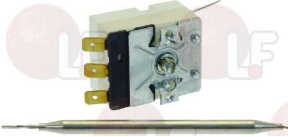

Suitable for:

Suitable for:

3444014 SINGLE-PHASE THERMOSTAT 30-90°C
capillary 1250 mm
bulb $\varnothing$ 6x110 mm
16A 250V
for Dishwasher (ZANUSSI) LS50 - LS500 - LS52
LS720 - LS75 - LS96
for Dishwasher hood type (ZANUSSI) LS1080 - LS860

EGO 5111948690	EGO 5513212650	ELECTROLUX 0L1633
ELECTROLUX 048266	ELECTROLUX 049243	ELECTROLUX 068012
ELECTROLUX 068582	MBM RTBF800364	WHIRLPOOL 149243
WHIRLPOOL 148266	ZANUSSI 0L1633	ZANUSSI 048266
ZANUSSI 049243	ZANUSSI 068012	ZANUSSI 068582

3444215 GLAND FOR THERMOSTAT 12x1
for Dishwasher (ZANUSSI) LS50 - LS500 - LS52
LS540 - LS7 - LS720
for Dishwasher conveyor type (ZANUSSI) CT92
for Dishwasher hood type (ZANUSSI) LS1080 - LS8
LS860