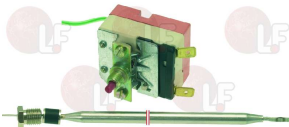

EGO 5513525050
ZANUSSI 0E5086

ELECTROLUX 0E5086

WHIRLPOOL

3444270 SAFETY THREE-PHASE THERMOSTAT 100°C
with manual reset
covered capillary 850 mm
bulb $\varnothing$ 4x230 mm
16A 230V
for Glasswasher/Cupwasher (HOBART) - Series FX