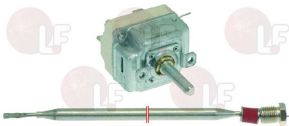

BONNET 24650   EGO 5510022010   EGO 5510022910
EGO 5519022804   EGO 5519022819   MODULAR 661.004.00

1444012 SINGLE-PHASE THERMOSTAT 30-95°C
D-shaped pin $\varnothing$ 6x4.6 mm
capillary 850 mm - 16A 250V
bulb $\varnothing$ 6x140 mm - adapter nipple bland M9x1
for Dishwasher (BONNET) GTI - INOC - INOM20
INOM35 - INOM50 - INO11 - INO14L - INO14LA
PF700