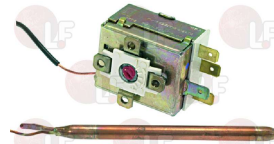

Suitable for:

Suitable for:

3444059 SINGLE-PHASE THERMOSTAT 30-90°C
D-shaped pin $\varnothing$ 6x4.6 mm
capillary 2000 mm - 16A 250V
bulb $\varnothing$ 6x130 mm - gland stuffing fitting M10x1
for Dishwasher (ANGELO PO) L40 - L60
for Dishwasher hood type (ANGELO PO) L100 - L80

3444614 SINGLE-PHASE THERMOSTAT 90°C
15A 250V
covered capillary 2000 mm
bulb $\varnothing$ 6.5x90 mm
for Dishwasher (ELETTROBAR) E60 - E65
for Dishwasher conveyor type (ELETTROBAR) RIVER150
for Dishwasher hood type (ELETTROBAR) E100 - E110
E120
for Glasswasher/Cupwasher (ATA) - Series AL
for Warewasher (ELETTROBAR) E61 - E61H

ANGELO PO 32Z0160

ANGELO PO 32Z5880

EGO 5519219819

ANGELO PO 32Z7200

ATA 7608

BONNET 2001866H

CIMSA-FABAR 14197

COLGED DRT13B

ELETTROBAR 929107

MARELS 461.016.00

MODULAR 461.016.01

MODULAR 461.016.00

THIRODE 2001866H

3444164 TANK REGULATING THERMOSTAT 30-90°C
covered capillary 600 mm
button-shaped bulb $\varnothing$ 10x48 mm
15A 250V
for Dishwasher (SILANOS) E50 - N50 - N700 - N90
for Dishwasher (WHIRLPOOL) AGB657 - AGB658
AGB660 - AGB663 - AGB782 - AGB785
for Glasswasher/Cupwasher (SILANOS) F19 - F22
F27 - N22 - R20 - R29 - 020 - 030
for Glasswasher/Cupwasher (WHIRLPOOL) AGB641
AGB642 - AGB643 - AGB644 - AGB645 - AGB646
AGB647 - AGB648 - AGB649 - AGB650 - AGB651
AGB652 - AGB653

3060087 BRASS NUT $\varnothing$ 3/8"
for Dishwasher (SILANOS) E50 - N50 - N700 - N90
800 - 900
for Dishwasher (WHIRLPOOL) AGB641 - AGB642
AGB643 - AGB644 - AGB645 - AGB646 - AGB647
AGB648 - AGB649 - AGB650 - AGB651 - AGB652
AGB653 - AGB657 - AGB658 - AGB660 - AGB663
AGB782 - AGB783 - AGB784 - AGB785
for Dishwasher hood type (SILANOS) 1000 - 1300
1300S
for Glasswasher/Cupwasher (MACH) MB235LI - MB240LI
MB920
for Glasswasher/Cupwasher (SILANOS) F19 - F22
F27 - N22 - R20 - R29 - 020 - 030