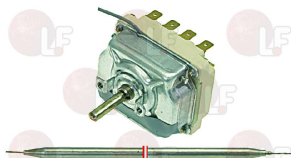

EGO 5540212030

ELECTROLUX 046413

ZANUSSI 046413

3444242 THREE-PHASE THERMOSTAT +107°C

with manual reset
covered capillary 850 mm
bulb $\varnothing$ 6x80 mm
for boiler safety
for Dishwasher (ELFRAMO) D80F - SQ120 - SQ160
SQ240 - SQ885
for Dishwasher (KOMEL) F98 - Q804 - Q906 - Q908
Q912
for Dishwasher hood type (ELFRAMO) C44 - C66
MRC1100 - MRC1400 - MRC800
for Dishwasher hood type (KOMEL) K8044 - K8066
K808 - K811 - K814
for Glasswasher/Cupwasher (ELFRAMO) D40
for Glasswasher/Cupwasher (KOMEL) F94