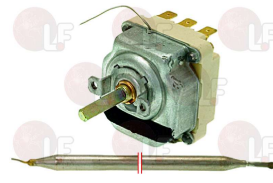

3444086 THREE-PHASE THERMOSTAT 108-192°C

D-shaped pin $\varnothing$ 6x4.6 mm
capillary length 900 mm - 10A 400V
bulb $\varnothing$ 6x200 mm
for Dishwasher electric (ELFRAMO) EB12115V
ESD12115V - ES12115V