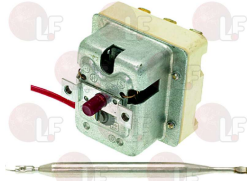

EGO 5532529801
KOMEL 22100002

ELFRAMO 22100002

EMMEPI 809257

Suitable for:

3444331 THREE-PHASE THERMOSTAT +140°C

with manual reset
covered capillary 1000 mm
bulb \varnothing 6x90 mm
10A 400V
for boiler

EGO 5532522815
ELECTROLUX 059079
WHIRLPOOL 104862