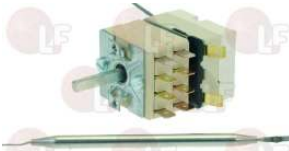

EGO 5513622080

**3444685 SINGLE-PHASE THERMOSTAT 30-110°C**  
 D-shaped pin  $\varnothing$  6x4.6 mm  
 capillary length 1000 mm  
 bulb  $\varnothing$  6x100 mm  
 for Bain-marie (EMMEPI) - Series 700 - Series 750  
 Series 900  
 for Hot cupboard (EMMEPI) - Series 700  
 Series 750 - Series 900