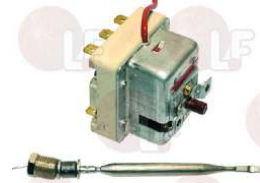

CHARVET 07665A

EGO 5532542803

3444653 THREE-PHASE THERMOSTAT 245°C
with manual reset
covered capillary length 1750 mm - 20A 380V
bulb ø 4x120 mm
for fryer 900
for Fryer (OLIS) - Series 900
for Fryer electric (OLIS) 921FRE