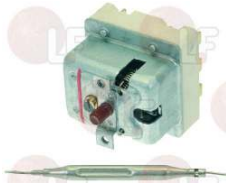

ALPENINOX 006307
ZANUSSI 006307

EGO 5532552814

ELECTROLUX 006307

3444317 THREE-PHASE THERMOSTAT 270°C
with manual reset
covered capillary length 2000 mm - 10A 400V
bulb $\varnothing$ 6x70 mm
for Boiling pan (WHIRLPOOL) - Series H900
for Fryer (ANGELO PO) - Series ALPHA
Series DELTA