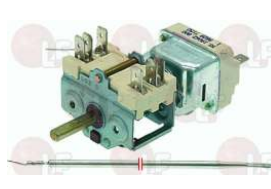

BONNET 7471032
MBM

EGO TT52011060

EGO 5519962809