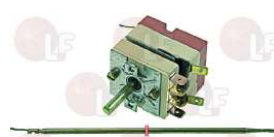

EGO 5513669010
JUNO-RÖDER-SENKING

EGO 5513669050
KÜPPERSBUSCH 174677

EGO 9755136154
LOHBERGER