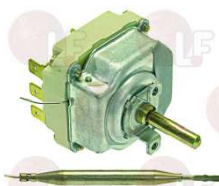

ALPENINOX 0M0725   BONNET 7471044   EGO 5534064010
ELECTROLUX 0M0725   MORICE TH1088   WHIRLPOOL 481281719387

3444562 THREE-PHASE THERMOSTAT 100-350°C

D-shaped pin $\varnothing$ 6x4.6 mm
covered capillary length 1800 mm - 16A 230V
bulb $\varnothing$ 6x80 mm
for Bratt pan (CHARVET) 800ESBC/L33