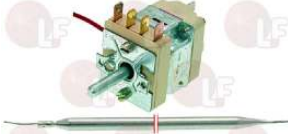

Suitable for:

Thermostats

3444018 SINGLE-PHASE THERMOSTAT 30-90°C
complete with auxiliary selector switch
D-shaped pin $\varnothing$ 6x4.6 mm
covered capillary length 1000 mm - 16A 250V
bulb $\varnothing$ 6x175 mm
for Bain-marie electric (ZANUSSI) - Series HD900
Series N700 - Series N900 - Series PR700
Series R701
for Hot cupboard electric (ZANUSSI)

ALPENINOX 051142
EGO 5519719800
GIGA X5780011
WHIRLPOOL 771986009193

BARON 826630230
EGO 5519619030
WHIRLPOOL 481227118052
WHIRLPOOL 151142

BARON BN826630230
ELECTROLUX 051142
WHIRLPOOL 48326009193
ZANUSSI 051142

3444477 SINGLE-PHASE THERMOSTAT 50-260°C
with auxiliary switch
D-shaped pin $\varnothing$ 6x4.6 mm
covered capillary length 1270 mm - 16A 250V
bulb $\varnothing$ 4x120 mm
for Bratt pan (ZANUSSI) - Series HD900
Series N700 - Series N900 - Series PR700