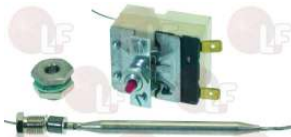

EGO 5513549030

3444259 SINGLE-PHASE THERMOSTAT 245°C

with manual reset
covered capillary length 850 mm - 16A 250V
bulb $\varnothing$ 3x200 mm - with stiffing gland fitting M9x1
for Fryer (FAGOR) - Series 900
for Fryer gas (FAGOR) FG-710 - FG-720
for Fryer electric (FAGOR) FE9-05