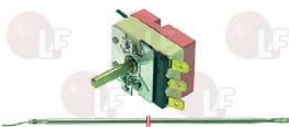

EGO 5513229050

KÜPPERSBUSCH

3444569 SINGLE-PHASE THERMOSTAT 50-120°C
D-shaped pin $\varnothing$ 6x4.6 mm
covered capillary length 3000 mm
bulb $\varnothing$ 6x85 mm