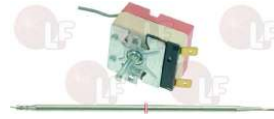

EGO 5513039110

FRANKE 400541

FRI FRI 400541

3444699 SINGLE-PHASE THERMOSTAT 50-195°C

D-shaped pin $\varnothing$ 6x4.6 mm
capillary length 870 mm
bulb $\varnothing$ 6x75 mm - with stuffing gland M9x1
for Fryer (JEMI) - Series 1000 - Series 1300
Series 600 - Series 700 - Series 750 - Series 900