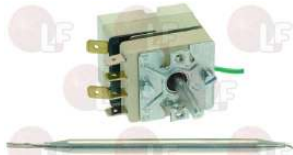

ANGELO PO 32Z9270
EGO 5513622160

ANGELO PO 32Z9271
EGO 9755136234

EGO 5141918050

3444674 SINGLE-PHASE THERMOSTAT 30-90°C

complete with switch
D-shaped pin $\varnothing$ 6x4.6 mm
covered capillary length 2400 mm - 16A 250V
bulb $\varnothing$ 6x100 mm - with adapter nipple bland M9x1