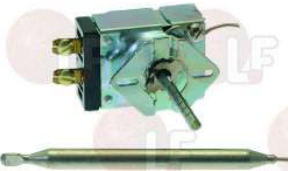

CORSAIR 01-027
MOFFAT 3112

EGO 5513212370
MOORWOOD VULCAN 930422-01

LINCAT TH09
VISCOUNT 930422-01

3444984 SINGLE-PHASE THERMOSTAT 95-205°C
D-shaped pin ø 6x4.6 mm
capillary length 1000 mm
bulb ø 10x130 mm - with adapter nipple band
for Fryer electric (PITCO FRIALATOR)
for Fryer gas (PITCO FRIALATOR)

PITCO FRIALATOR P5047589

3241775 BLACK KNOB ø 50 mm 200-400°C
D-shaped pin 6x4.6 mm
for Fryer (PITCO FRIALATOR)