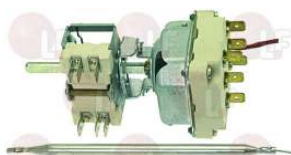

ALPENINOX 0K0673

EGO 5513322020

ELECTROLUX 0K0673

BONNET 301054

EGO 5513122110

THIRODE 301054

JUNO-RÖDER-SENKING 215691

ZANUSSI 0K0673

3444357 THREE-PHASE THERMOSTAT 30-150°C
complete with selector switch
D-shaped pin $\varnothing$ 6x4.6 mm
covered capillary length 1100 mm - 10A 400V
bulb $\varnothing$ 6x120 mm
for Bain-marie electric (ANGELO PO) - Series ALPHA
Series DELTA

3444359 SINGLE-PHASE THERMOSTAT 60-320°C
complete with selector switch
D-shaped pin $\varnothing$ 6x4.6 mm
covered capillary 1400 mm - 4 contacts 16A 250V
bulb $\varnothing$ 4x123 mm
for Bratt pan (ANGELO PO) - Series ALPHA
Series DELTA