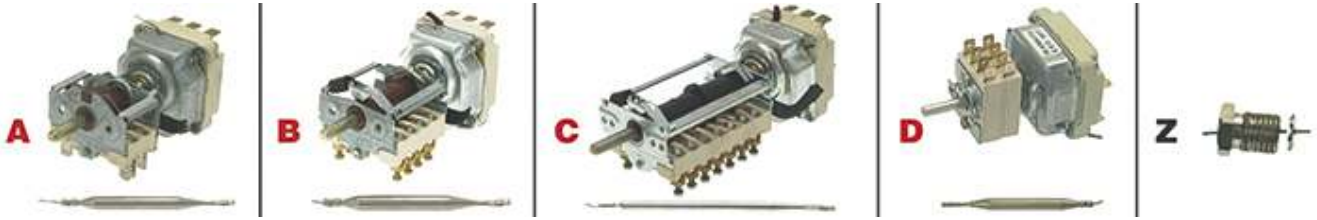

## THREE-PHASE REGULATION THERMOSTATS WITH SELECTOR SWITCHES

| Photo | LF Code | Temperature °C | Capillary Length mm | Bulb ø mm | Bulb Length mm | (Z) Stuffing gland | EGO Code No |
|-------|---------|----------------|---------------------|-----------|----------------|--------------------|-------------|
| A     | 3444357 | 50-150         | 1100                | 6         | 120            | no                 | 5534023801  |
| A     | 3444359 | 60-320         | 1400                | 4         | 123            | no                 | 5534964800  |
| A     | 3444311 | 100-260        | 1100                | 6         | 70             | no                 | 5534959801  |
| B     | 3444146 | 100-300        | 1250                | 6         | 78             | no                 | 5534959800  |
| C     | 3444148 | 50-300         | 850                 | 6         | 78             | no                 | 5534952803  |
| C     | 3444147 | 50-320         | 1400                | 3         | 220            | no                 | 5534063816  |
| D     | 3444749 | 50-300         | 1500                | 6         | 80             | no                 | 5540654010  |
| D     | 3444748 | 60-180         | 1800                | 6         | 133            | yes                | 5534635010  |
| D     | 3444702 | 3444702        | 720                 | 3         | 300            | no                 | 5534639010  |