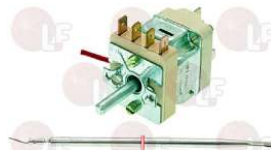

ALPENINOX 003049
ATA K24048
ELECTROLUX 003049
WHIRLPOOL 152300
ZANUSSI 003049

ALPENINOX 052300
EGO 5519639800
ELECTROLUX 052300
WHIRLPOOL 152330
ZANUSSI 052300

ALPENINOX 052330
EGO 5510639800
ELECTROLUX 052330
WHIRLPOOL 771985000300
ZANUSSI 052330

3444137 SINGLE-PHASE THERMOSTAT 20-120°C
complete with auxiliary selector switch
D-shaped pin $\varnothing$ 6x4.6 mm
covered capillary length 900 mm - 16A 250V
button bulb $\varnothing$ 14x9 mm
for Bain-marie (ANGELO PO) - Series SENIOR
Series SUMMIT