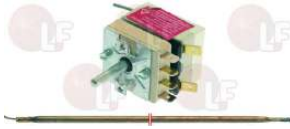

EGO 5513672020

EGO 6404010010

3444665 SINGLE-PHASE THERMOSTAT 140-195°C

complete with switch
D-shaped pin $\varnothing$ 6x4.6 mm
covered capillary length 880 mm - 16A 250V
bulb $\varnothing$ 6x77 mm - with adapter nipple bland M9x1