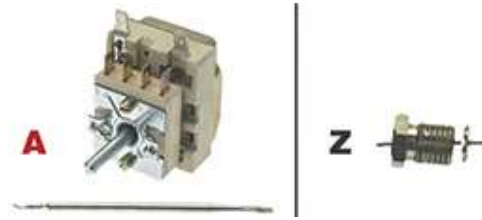

Thermostats

SINGLE-PHASE REGULATION THERMOSTATS WITH SELECTOR SWITCH 2

Photo	LF Code	Temperature °C	Capillary Length mm	Bulb ø mm	Bulb Length mm	(Z) Stuffing gland	EGO Code No
A	3444313	30-110	900	6	120	no	5141918050
A	3444051	45-250	900	3	220	no	5143918410