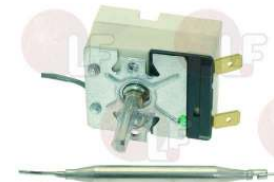

EGO 5513039120

FAGOR X033000000

3444973 SINGLE-PHASE THERMOSTAT 50-250°C

D-shaped pin $\varnothing$ 6x4.6 mm
covered capillary length 1100 mm
bulb $\varnothing$ 3.1x205 mm