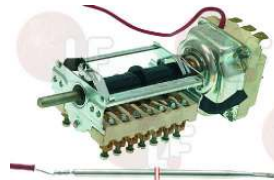

ANGELO PO 32W0030

EGO 5534052010

3444147 THREE-PHASE THERMOSTAT 50-320°C
complete with selector switch
D-shaped pin $\varnothing$ 6x4.6 mm
covered capillary length 1400 mm - 10A 400V
bulb $\varnothing$ 3x220 mm
for Oven under cooktop (ANGELO PO) - Series GAMMA
Series JUNIOR