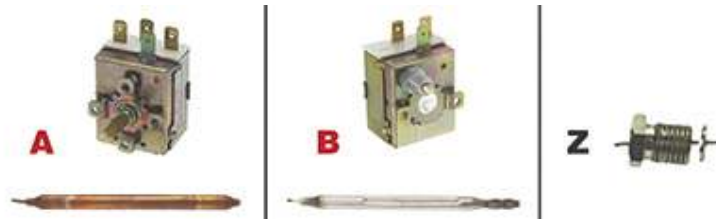

## SINGLE-PHASE REGULATION AND SAFETY THERMOSTATS IMIT

| Photo | LF Code | Temperature °C | Capillary Length mm | Bulb ø mm | Bulb Length mm | (Z) Stuffing gland | EGO Code No |
|-------|---------|----------------|---------------------|-----------|----------------|--------------------|-------------|
| A     | 3444004 | 0-90           | 1500                | 6,5       | 95             | no                 |             |
| A     | 3444005 | 0-120          | 1500                | 6,5       | 95             | no                 |             |
| A     | 3444347 | 0-195          | 1000                | 5         | 120            | no                 |             |
| A     | 3444006 | 0-210          | 1000                | 5         | 140            | no                 |             |
| A     | 3444335 | 0-250          | 940                 | 3         | 190            | no                 |             |
| A     | 3444007 | 0-300          | 1500                | 3,5       | 190            | no                 |             |
| B     | 3444169 | 220            | 1500                | 5         | 125            | no                 |             |
| B     | 3444348 | 235            | 1000                | 5         | 100            | no                 |             |