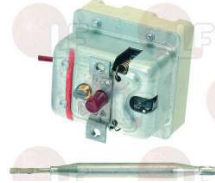

BARON 85326010036
EGO 5532542857
MKN 900081
ROSINOX RX94046363

EBERHARDT 214298
GIORIK 6010036
OFFCAR 862123
SILKO 0108065

EGO 5513542230
MBM RTBF900081
ROSINOX RX94016599

Suitable for:

3444625 THREE-PHASE THERMOSTAT 230°C
with manual reset
covered capillary length 900 mm - 20A 400V
bulb $\varnothing$ 6x90 mm
for Fryer (BARON) - Series 600