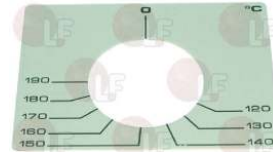

EGO 5532562822 MARENO MA1878500 MARENO 1878500  
SILKO 1878500

**3444149 ADAPTER FOR SELECTOR SWITCH**

EGO 0004695500

**3444549 ADHESIVE PLATE FOR THERMOSTAT 120-190°C**

size 113x86 mm  
 for Fryer (ANGELO PO) - Series ALPHA  
 Series SENIOR