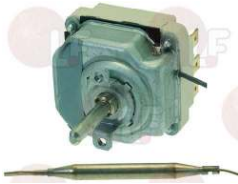

Thermostats

Suitable for:

Suitable for:

3744110 THREE-PHASE THERMOSTAT 100-350°C
D-shaped pin $\varnothing$ 6x4.6 mm
covered capillary length 1800 mm - 10A 400V
bulb $\varnothing$ 6x80 mm

EGO 5534065010   SOLYMAC P80   WHIRLPOOL 481227118065

3444490 THREE-PHASE THERMOSTAT 100-470°C
D-shaped pin $\varnothing$ 6x4.6 mm
covered capillary length 1000 mm
bulb $\varnothing$ 4x165 mm