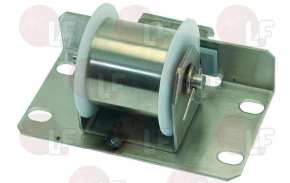

COMENDA 391332

HOONVED 391332

HOONVED H391332

3250160 FILTER LOCKING SPRING
for BC-BCA-BR-BRA-FC48-FC43A

COMENDA 450223

3250039 HOOD LIFTING SPRING
ø 35x530 mm
for C30-C70-C75-LP360

COMENDA 391312

3250057 BUSHING FOR SPRING