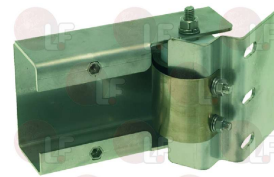

COLGED CMT549

ELETTROBAR 926007

MBM 926007

3250054 SPRING KIT FOR DOOR LIFTING
dimensions 117x65 mm.
for CLEAN 160/220/270/271/361/471

COLGED DWK1ALFA

ELETTROBAR 927267

MBM 927267

3250040 ARM ASSEMBLY SCREW FASTENING SPRING