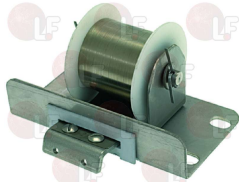

HOONVED H391318

Springs

Suitable for:

3250060 SPRING FOR DOOR BBN/589
carrying capacity: kg 2.09

COMENDA 391315

Suitable for:

3250062 SPRING FOR DOOR BBN/600
carrying capacity: kg 3

COMENDA 391314