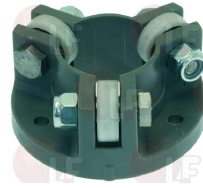

LINEA BLANCA A060065

3250234 DOOR SPING \varnothing 12x275 mm
for DISHWASHER T40-T45-T50

LUXIA L7010

Springs

Suitable for:

3063111 HOOD BEARINGS CAGE
for Dishwasher hood type (LAMBER) L20 - L21 - L25
015/24L