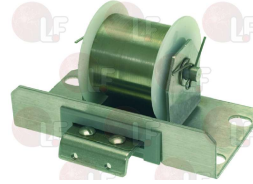

COMENDA 450288

3250169 DOOR SPRING
overall length 190 mm
for FC3M

COMENDA 391336

Suitable for:

Springs

3250238 DOOR SPRING
overall length 193 mm
for DISHWASHER FC3E-FC3EA-FC3M-FC3MA-FC4E-FC4EA-FC4EHRT-FC4M-FC4MA

COMENDA 391334

Suitable for:
3242150 DOOR SPRING MODEL BBSR46
carrying capacity 4 kg

COMENDA 391309
MARELS

HOONVED 391309
MODULAR

HOONVED H391309

3250167 DOOR SPRING PIN

COMENDA 340416

3250043 DOOR SPRING 40 mm
load capacity: kg 5