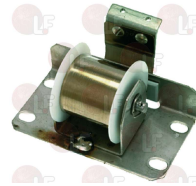

COMENDA 391309
MARELS

HOONVED 391309
MODULAR

HOONVED H391309

3250167 DOOR SPRING PIN