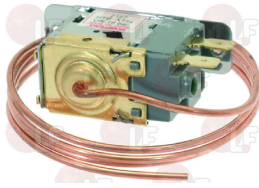

Rel. 2015-06010856

Pressure switches

Suitable for:

3320129 PRESSURE SWITCH HTB-X114

for high pressure 16 bar
capillary 1000 mm

BREMA 23175
EVERLASTING
ZANUSSI 0KK218

ELECTROLUX 0KK218
NTF N23175

EURFRIGOR RF000621
STAFF ICE SYSTEM 4006013000

Suitable for:

3320201 SAFETY PRESSURE SWITCH FTB-3UC37

OFF pressure 30 bar
with manual insertion

BREMA 23342
NTF N23342

ELECTROLUX 087803
ZANUSSI 087803

EVERLASTING

3320202 WATER LEVEL PRESSURE SWITCH for Icemaker (BREMA) - Series IMF

BREMA C23809
EVERLASTING

BREMA KIT23870
NTF NC23809

ELECTROLUX
ZANUSSI

3320246 PRESSURE SWITCH HTB-3UA12

for high pressure 16 bar
capillary 900 mm

ELECTROLUX 086324
SIMAG 620508.00

SCOTSMAN 620508.00
SIMAG 620075.02

SCOTSMAN 620075.02
ZANUSSI 086324

3320101 PRESSURE SWITCH P20EA 9950C

for high pressure 10 bar
capillary length 900 mm
differential 1.1 bar
for Icemaker (SCOTSMAN) ACM35 - ACM55 - ACM85
AC10 - AC15 - AC20 - AC225 - AC45 - AF10
AF20 - AF30