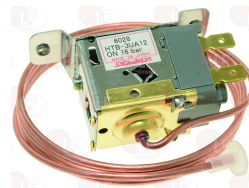

Suitable for:

3320201 SAFETY PRESSURE SWITCH FTB-3UC37

OFF pressure 30 bar
with manual insertion

BREMA 23342
NTF N23342

ELECTROLUX 087803
ZANUSSI 087803

EVERLASTING

3320202 WATER LEVEL PRESSURE SWITCH for Icemaker (BREMA) - Series IMF

BREMA C23809
EVERLASTING

BREMA KIT23870
NTF NC23809

ELECTROLUX
ZANUSSI

3320246 PRESSURE SWITCH HTB-3UA12

for high pressure 16 bar
capillary 900 mm

ELECTROLUX 086324
SIMAG 620508.00

SCOTSMAN 620508.00
SIMAG 620075.02

SCOTSMAN 620075.02
ZANUSSI 086324

3320101 PRESSURE SWITCH P20EA 9950C

for high pressure 10 bar
capillary length 900 mm
differential 1.1 bar
for Icemaker (SCOTSMAN) ACM35 - ACM55 - ACM85
AC10 - AC15 - AC20 - AC225 - AC45 - AF10
AF20 - AF30

ELECTROLUX 086039
WHIRLPOOL 186039

SCOTSMAN 620075.00
ZANUSSI 086039

SIMAG 620075.00

3320102 PRESSURE SWITCH P20GA 9650T

high pressure function 24 bar
capillary 900 mm
manual reset
for Icemaker (SCOTSMAN) ACM85 - MC10 - MC15 - MC20
MC45