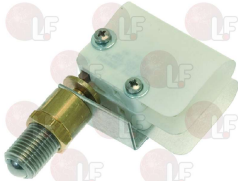

ARISTARCO 3528

3240219 DOOR MICROSWITCH
for Dishwasher (ARISTARCO) GL5.34 - GL5.34E.
GL7.38 - GL7.40E.M.
for Glasswasher/Cupwasher (ARISTARCO) PROGRAM25CF
PROGRAM25CR - PROJECT28 - SELF4.32

ARISTARCO 2651

ARISTARCO 4159

3240123 MICROSWITCH 16A 250V