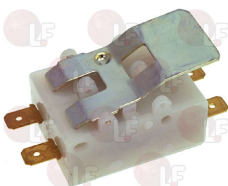

COLGED DEM203 ELETTROBAR 926195 FALCON 738161230

3240170 BIPOLAR MICROSWITCH FOR CYCLE
contact capacity 16A 250V
6.35x0.8 terminal
for Glasswasher/Cupwasher (COMENDA) B15 - B16
B18 - B19