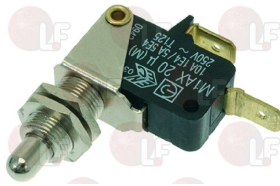

ZANUSSI 054902

ELECTROLUX 047487
ZANUSSI 047487

WHIRLPOOL 771985001638

WHIRLPOOL 147487

Suitable for:

Suitable for:

3240605 DOOR MICROSWITCH M1AX20 10A 250V

3240473 GASKET FOR BUSHING