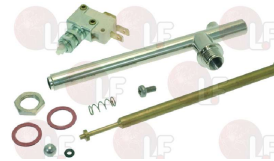

Suitable for:

Microswitches

3240701 PRESSURE HYDRAULIC SWITCH
24/230V
it starts the dispenser as
water flows by

Suitable for:

3240217 CHANGE-OVER MICROSWITCH N16
contact capacity 16(4)A 250V
for Dishwasher hood type (ADLER) CF1000 - CF1201
DS1200
for Dishwasher hood type (WHIRLPOOL) F1000 - F1201
for Glasswasher/Cupwasher (ADLER) DSF101 - DSF103
DS101 - DS103 - DS201 - DS203
for Glasswasher/Cupwasher (WHIRLPOOL) D110 - D111
D210 - D211 - D310 - D311 - F300 - F312

ADLER 20034

WHIRLPOOL 820034

WHIRLPOOL 77198500989

3240218 DOOR MICROSWITCH
double microswitch 16A 250V
for Dishwasher (ADLER) DS400 - DS650
for Glasswasher/Cupwasher (ADLER) CF35 - CF35/DP
CF35/1 - CF35/1DP - CF40/1DL - CF40/1DP
CF40DL - CF50 - CF50DPPD
for Glasswasher/Cupwasher (WHIRLPOOL) F30 - F35
F360 - F40 - F41 - F410 - F650

ADLER 20035

WHIRLPOOL 820035

WHIRLPOOL 771985009990

3240668 DOOR MICROSWITCH 16A 250V
for Dishwasher (ADLER) B100 - B300F
for Glasswasher/Cupwasher (ADLER) DSF101 - DS101
DS103 - DS201 - DS203
for Glasswasher/Cupwasher (WHIRLPOOL) D110 - D111
D210 - D211 - D310 - D311 - F312

ADLER 11380

WHIRLPOOL 811380

WHIRLPOOL 771985009841

3398061 THREADED MICROSWITCH HOUSING
for Dishwasher (ADLER) CF40 - CF50 - CF50A400
DL240 - DS600

ADLER 10415

WHIRLPOOL 810415

WHIRLPOOL 771985009773

3398067 DOOR MICROSWITCH BALL
for CF50-A400-DL240-DS600

ADLER 60258

WHIRLPOOL 860258

WHIRLPOOL 771985010134

3398070 DOOR MICROSWITCH END CAP
for CF50-A400-DL240-DS600

ADLER 10458

WHIRLPOOL 810458

WHIRLPOOL 771985009790

3398066 DOOR MICROSWITCH GASKET
for Dishwasher (ADLER) A400 - CF50 - DL240 - DS600

ADLER 60012

WHIRLPOOL 860012

WHIRLPOOL 771985010088