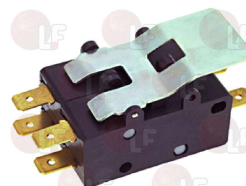

COMENDA 120329 HOONVED H123328 HOONVED 120329

3240171 BIPOLAR MICROSWITCH FOR RINSING
contact capacity 16A 250V
6.35x0.8 terminal
for Glasswasher/Cupwasher (COMENDA) B12 - B16
B19
for Glasswasher/Cupwasher (FAEMA) CFDI - CFDI2
LBRA110