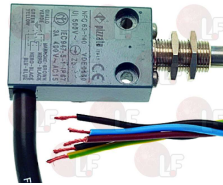

BONNET 904303 THIRODE

3240187 MICROSWITCH FA4610-2DN 3A 400V
 with cable length 2000 mm
 for DISHWASHER all models

CIMSA-FABAR 14200

3240205 MAGNETIC MICROSWITCH E531TM NC
 normally closed
 contacts capacity 8A 24V
 length 1900 mm