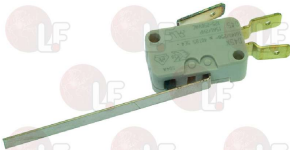

JEMI 2019118

JEMI 2019119

3240119 MICROSWITCH D45 16A 250V
lever length 60 mm
for Dishwasher (JEMI) GS-3 - GS-30 - GS-4/2
GS-4/2AF - GS-8/2 - GS-9