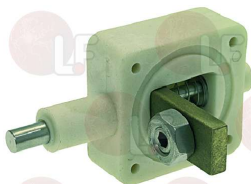

OEM EG001

3803059 DOOR MICRO SWITCH
for Glasswasher/Cupwasher (RANCILIO) - Series LT

RANCILIO 15705010

3240650 MICROSWITCH ROD LID