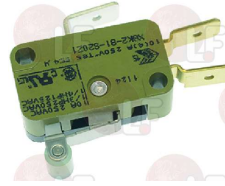

ELECTROLUX 0H6597
EMMEPI E61110082

EMMEPI 8C2018
MODULAR 661.052.00

EMMEPI 808879
ZANUSSI 0H6597

3240472 MICROSWITCH 16(4)A/250V