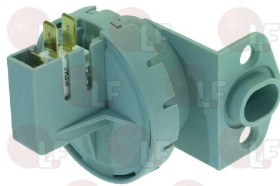

MEIKO 9519033

MEIKO 9622898

MEIKO 9683764

3240185 MICROSWITCH 15A 250V
for Dishwasher (OEM)