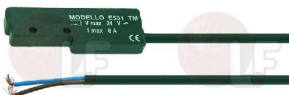

CIMSA-FABAR 14200

3240205 MAGNETIC MICROSWITCH E531TM NC
normally closed
contacts capacity 8A 24V
length 1900 mm