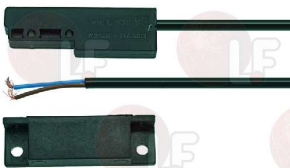

ELFRAMO 25110113

MARENO MA5169100

EMMEPI 8C0129

MARENO 5169100

KOMEL 25110113

3240145 MAGNETIC MICROSWITCH E5301C
 250V 0.4A normally open contact
 cable length 1900 mm
 complete with magnet
 for Dishwasher conveyor type (ELFRAMO) - Series ET
 Series ETA
 for Dishwasher conveyor type (KOMEL) - Series KT
 Series KTA
 for Dishwasher hood type (PROJECT SYSTEMS) T150
 T155 - T255