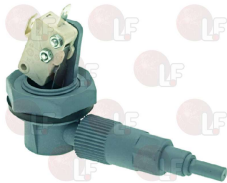

LASA 2609890

MARENO 1036501600

3240799 MAGNETIC MICROSWITCH ASSY

for door
for Dishwasher (LINEA BLANCA) LC1000 - LC1500
LC1700 - LC2000 - LC2300 - LC2300TR - LC2600
LC2800

LINEA BLANCA A450002

3240146 COMPLETE MICROSWITCH FOR DOOR
for Dishwasher (LUXIA) K10QT - K1000QBS - K11QS
K12QS - K400QS - K502QBS - OCEANO35 - OCEANO40