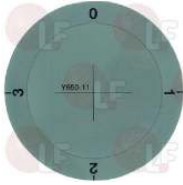

Suitable for:

3241927 ADHESIVE DISK 0-1-2-3
external $\varnothing$ 70 mm