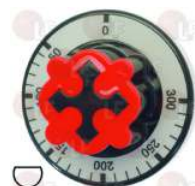

OFFCAR 401421