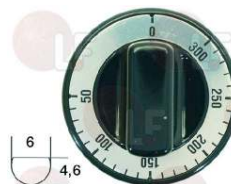

3241878 BLACK KNOB $\varnothing$ 70 mm 50-300°C

D-shaped hole 6x4.6 mm
for GAS TAP