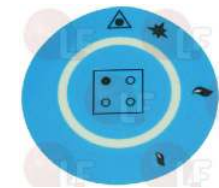

3241630 SELF-STICKING DISK 4 GAS BURNERS ø 64 mm