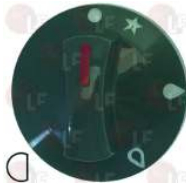

FAGOR S312102000

FAGOR S312110000

3241785 GREY KNOB ø 71 mm 0-90°C
D shaft hole 6x4,6 mm
for Bain-marie (WHIRLPOOL) ABG532 - AGB453
AGB454 - AGB531 - AGB591