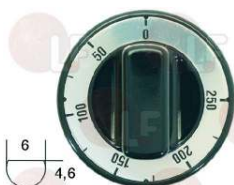

Knobs

Suitable for:

3241447 BLACK KNOB $\varnothing$ 70 mm 150-310°C
D shaft hole 6x4.6 mm
for Fry top electric (ZANUSSI) RR/E1FL - RR/E1FR
RR/E2FL - RR/E2FM

ALPENINOX 004710 ELECTROLUX 004710 ZANUSSI 004710

Suitable for:

3241412 BLACK KNOB $\varnothing$ 70 mm 180-300°C
D shaft hole 8x6 mm
for Fry top (ZANUSSI) HR/G403 - HR/G803 - HR/G814

ALPENINOX 059413 ELECTROLUX 059413 ZANUSSI 059413

3241855 BLACK KNOB $\varnothing$ 70 mm 30-110°C
D shaft hole 6x4.6 mm

BERTO'S
ELETTROBAR DEXION
METOS DIHR

3241011 BLACK KNOB $\varnothing$ 70 mm 30-90°C
D shaft hole 6x4.6 mm
for BAIN MARIE thermostat

MARENO MA1323200
MARENO 1323200 MARENO MA1323200+...
MARENO 1323200+1508100 MARENO 1323100
MARENO 1508100+1323200

3241106 BLACK KNOB $\varnothing$ 70 mm 30-90°C
D shaft hole 8x6.5 mm
for Bain-marie gas (ZANUSSI) - Series HD900

ALPENINOX 059801 ELECTROLUX 059801 WHIRLPOOL 159801

3241853 BLACK KNOB $\varnothing$ 70 mm 30-90°C
D shaft hole 6x4.6 mm

BERTO'S
ELETTROBAR DEXION
METOS DIHR

3241854 BLACK KNOB $\varnothing$ 70 mm 30-90°C
D shaft hole 6x4.6 mm

BERTO'S
METOS DIHR
ELETTROBAR

3241535 BLACK KNOB $\varnothing$ 70 mm 40-100°C
D shaft hole 6x4.6 mm
for Bain-marie (BARON) - Series 700 - Series 900
for Pasta cooker (BARON) - Series 700 - Series 900

BARON BN824710240 BARON 824710240

3241877 BLACK KNOB $\varnothing$ 70 mm 50-250°C
D-shaped hole 6x4.6 mm
for GAS TAP

3241014 BLACK KNOB $\varnothing$ 70 mm 50-300°C
D shaft hole 6x4.6 mm
for BRATT PAN thermostat

MARENO MA1322500+...
MARENO 1508100+1322500 MARENO 1322500+1508100 MARENO 1322600