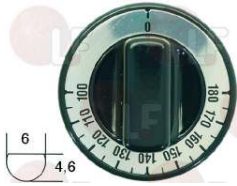

3241857 BLACK KNOB $\varnothing$ 70 mm 100-180°C

D-shaped hole 6x4.6 mm
for GAS TAP