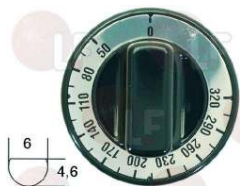

3241859 BLACK KNOB $\varnothing$ 70 mm 50-320°C

D-shaped hole 6x4.6 mm
for GAS TAP