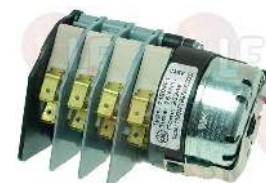

BREMA 23222

3322322 PROGRAMMER 11904 F1 4 CAMS 15 MIN.
230V 50/60Hz
without pin
for Icemaker (BREMA)