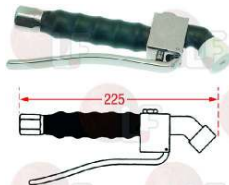

ALPENINOX 003175
ELECTROLUX 003175
KLARCO 0P.P042.00.00

CONVOTHERM 6011010
GIORIK 7080010
MONOLITH 00502000003

DESMON "CONVOTHERM" 6011010
KLARCO 9030302
ZANUSSI 003175

ALPENINOX 0D2999
ZANUSSI 0D2999

ELECTROLUX 0D2999

R.D.FRIULI 31002160

3359605 WHITE SHOWER HEAD NEW $\varnothing$ 1/2" F