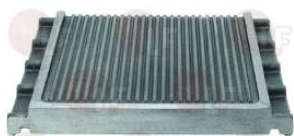

MARENO 1724500 MARENO 1724512 MARENO 9392700
MARENO 93927140

3312042 RIBBED PLATE 395x350 mm
made of cast iron - back plate
for Pot stove (MARENO) - Series 900